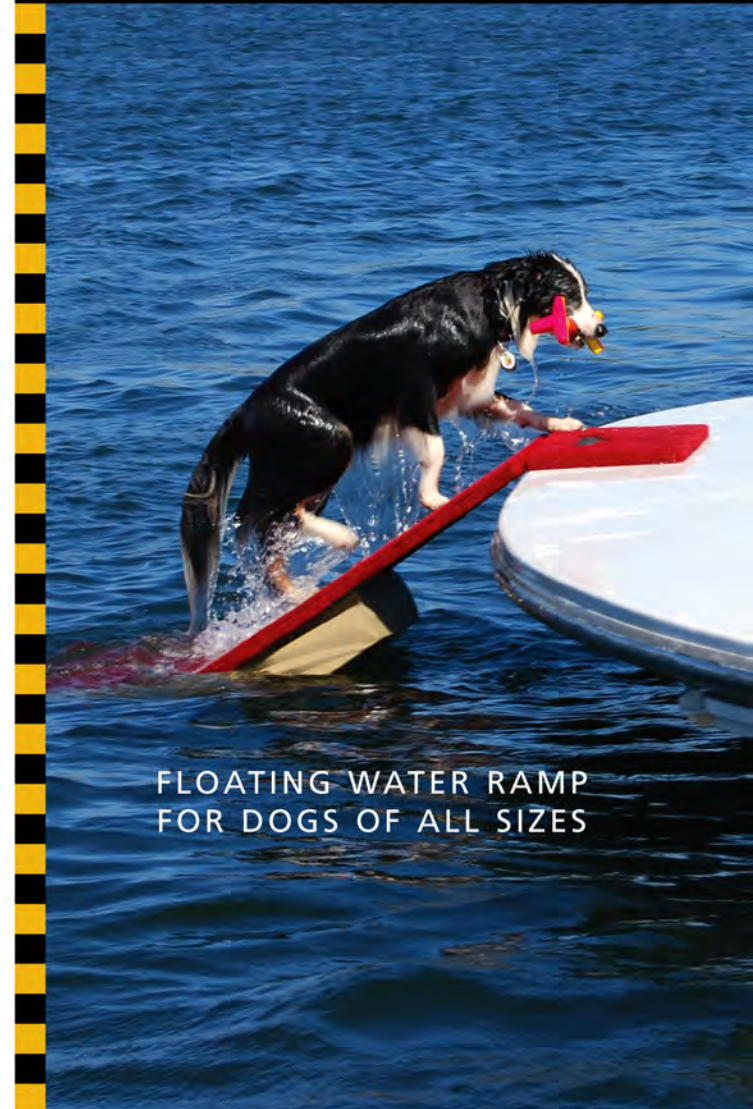

doggydocks™

are available in original,
folding and jumbo models.

The compact, low profile design
takes up less dock space and
lays flat for easy storage.

doggydocks™ Features:

Designed for boats, yachts, docks and pools

Adaptable for any size dog

All marine-grade materials

Adjustable floatation

Extensions and extra floatation available

doggydocks™

866-781-PUPS
www.pupgearcorporation.com
www.doggydocks.com

doggydocks™

BY PUPGEAR CORPORATION

PupGear™

LIFESTYLE PRODUCTS APPROVED BY DOGS

doggydocks™

FLOATING WATER RAMP FOR DOGS

doggydocks makes getting your dog out of the water easier, safer and more fun for you and your dog. doggydocks is a self-adjusting, floating ramp that allows dogs to get out of the water and on to a dock, boat platform or pool deck without help. Built with quality marine-grade materials, doggydocks is lightweight, portable and can be used with any breed or size dog.

doggydocks is designed to work with a dog's natural instinct because it simulates a shoreline. So whether you are on a boat, a dock, or poolside, your dog can comfortably enter and exit the water.

doggydocks features the SnapBag™ floatation system that allows floatation to be easily adjusted based on your dog's weight and the distance from the platform to the water. The marine-grade carpeted surface provides superior traction and comfort. doggydocks comes in three models and four colors.