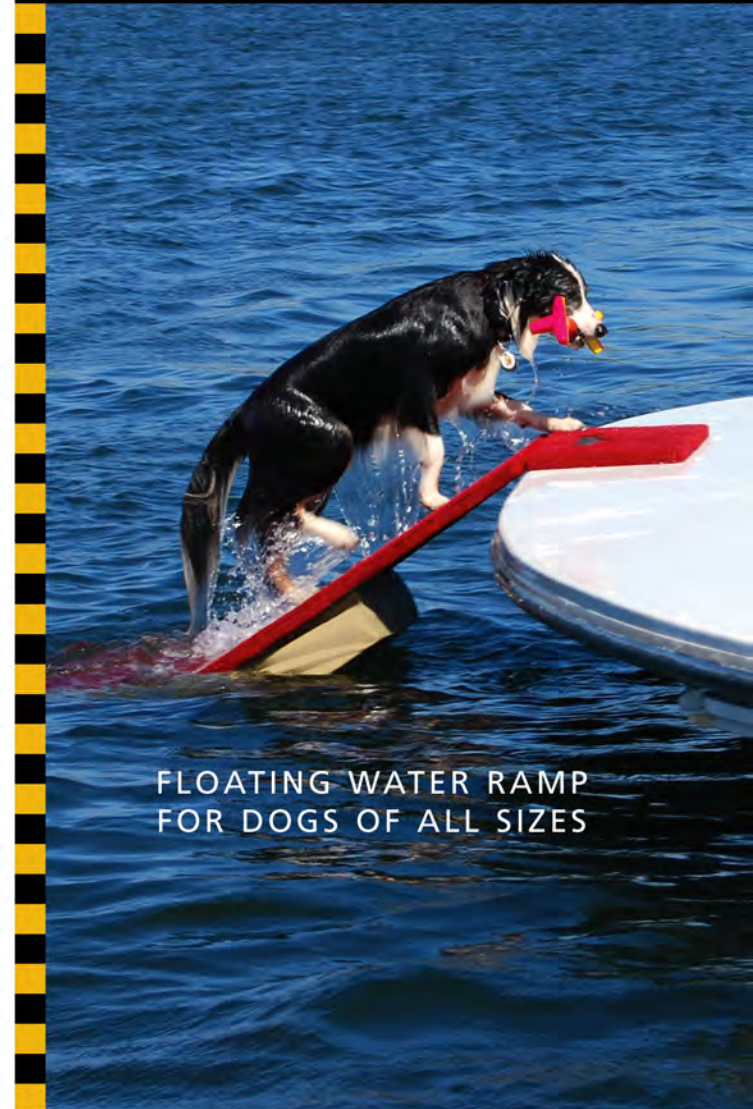

doggydocks™

866-781-PUPS
www.pupgearcorporation.com
www.doggydocks.com

doggydocks™

BY PUPGEAR CORPORATION