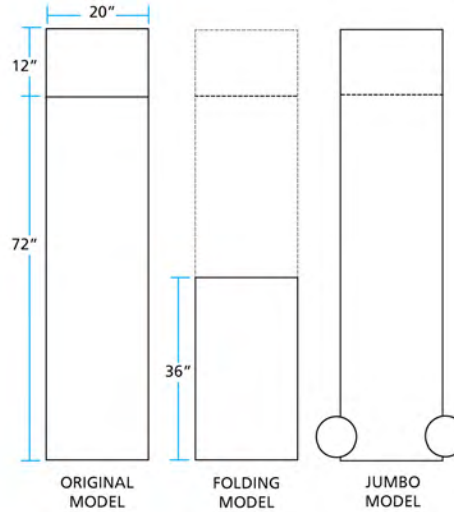

## doggydocks™ Features:

Designed for boats, yachts, docks and pools

Adaptable for any size dog

All marine-grade materials

Adjustable floatation

Extensions and extra floatation available