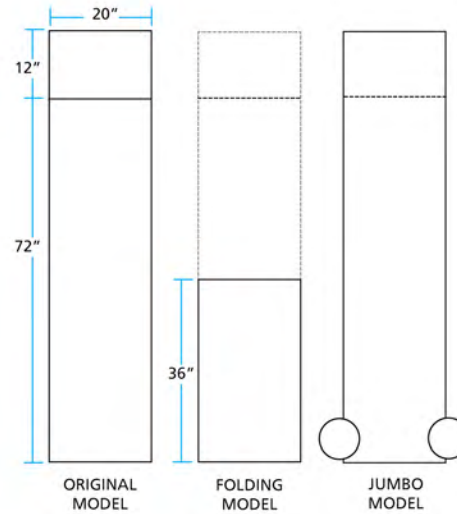

Adaptable for any size dog

All marine-grade materials

Adjustable floatation

Extensions and extra floatation available

doggydocks™

866-781-PUPS
www.pupgearcorporation.com
www.doggydocks.com

doggydocks™

BY PUPGEAR CORPORATION