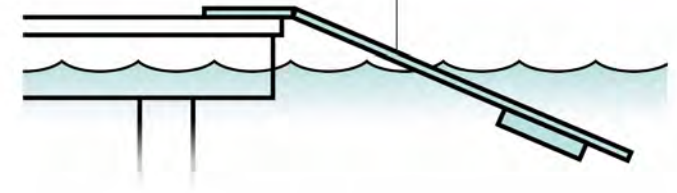

doggydocks are built entirely with marine-grade materials