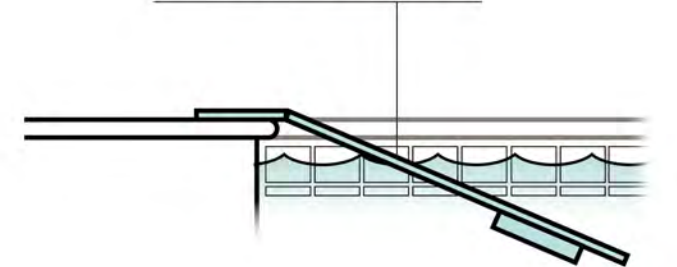

Dogs quickly adapt because doggydocks simulate the slope of a shoreline.