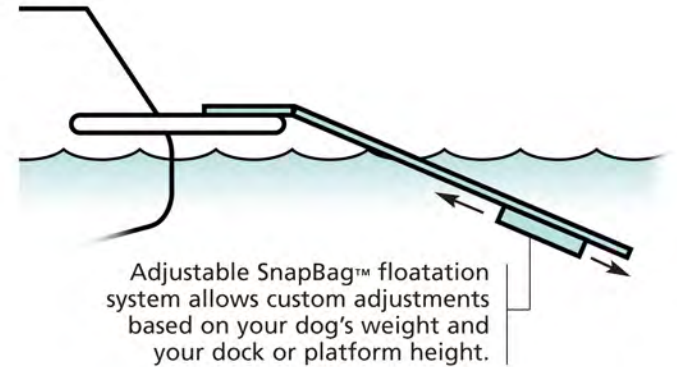

Ideal for boats, docks and pools.